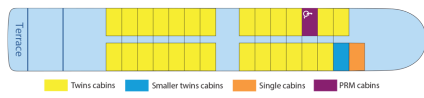

UPPER DECK 29 cabins

SUN DECK