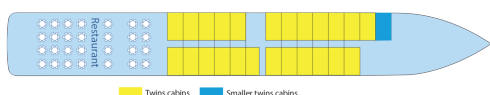

Cabins

- Reception deck 2 beds 10 m²
- Reception deck 2 adjustable twin beds 11 m²
- Lower deck 2 adjustable twin beds - portholes 11 m²
- Main deck 2 adjustable twin beds - portholes 11 m²
- Main deck 2 beds - portholes 10 m²
- Upper Deck 1 double bed 10 m²
- Upper deck 1 single bed 8 m²
- Upper deck 2 adjustable twin beds 11 m²
- Upper Deck 1 double bed - disabled person 11 m²

Cabins equipments

- TV
- Telephone (for internal calls only)
- Bathroom with shower and toilet
- Towels
- Safe
- Independent air-conditioning
- Electricity 220V
- Wi-Fi

Please note that there is no laundry service on board the ship.

Decks and technical details

LOWER DECK 23 cabins

MAIN DECK 25 cabins

EMBARKATION DECK 22 cabins

Year Renovated : 2017
Number of cabins : 99
Width : 11.9
Number of decks : 4
Year Built : 2007
Guest capacity : 197
Length : 103.5
Number of crew members : 48
PRM cabins
Elevators
Cabins outside
Jacuzzi