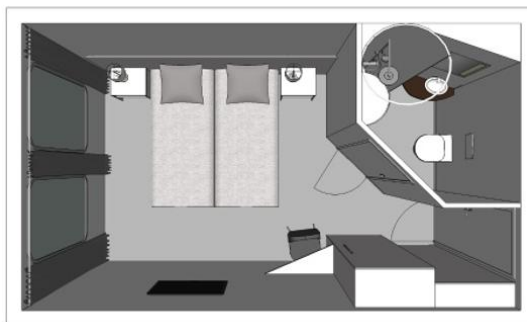

## Interior design

## Cabins

- Reception deck 2 beds 10 m<sup>2</sup>
- Reception deck 2 adjustable twin beds 11 m<sup>2</sup>
- Lower deck 2 adjustable twin beds - portholes 11 m<sup>2</sup>
- Main deck 2 adjustable twin beds - portholes 11 m<sup>2</sup>
- Main deck 2 beds - portholes 10 m<sup>2</sup>
- Upper Deck 1 double bed 10 m<sup>2</sup>
- Upper deck 1 single bed 8 m<sup>2</sup>
- Upper deck 2 adjustable twin beds 11 m<sup>2</sup>
- Upper Deck 1 double bed - disabled person 11 m<sup>2</sup>